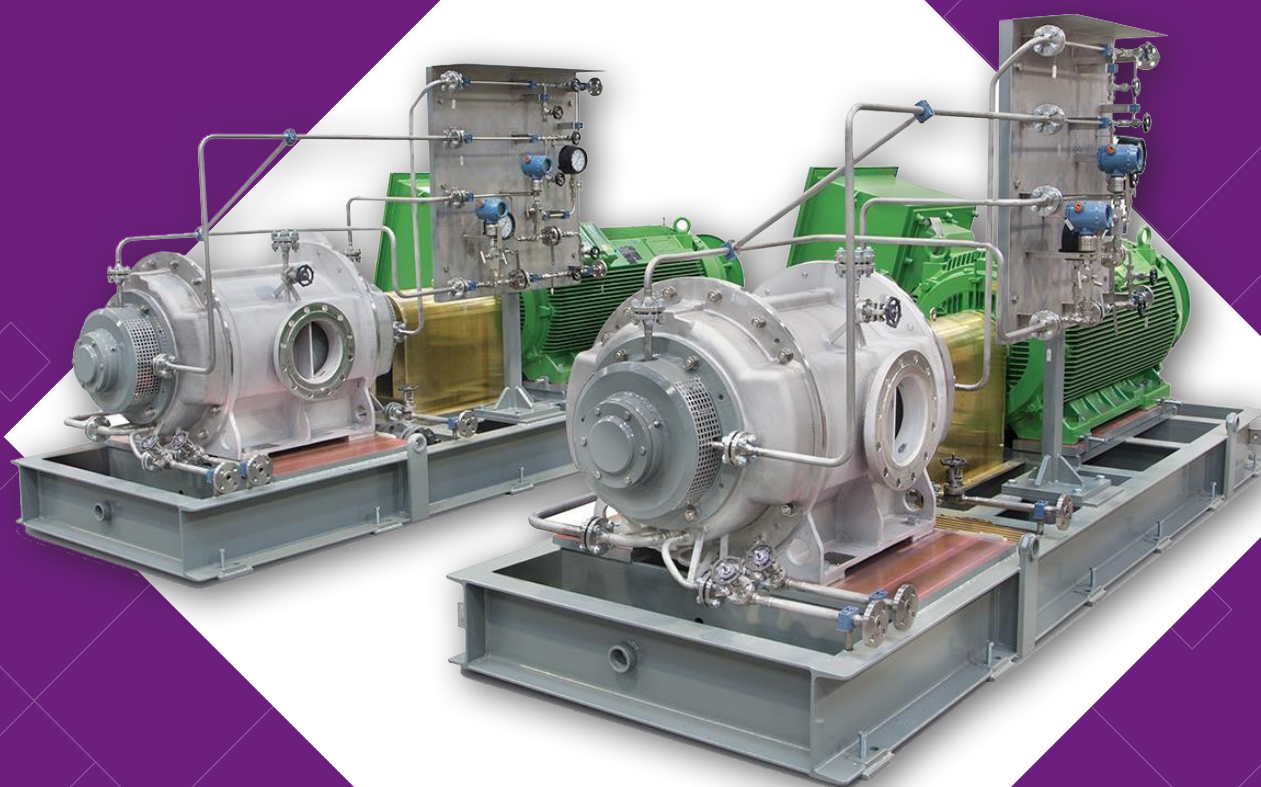

CHEMICAL PETROLEUM PETROCHEMICAL

REFERENCE LIST

AZMEC
HIGH EFFICIENCY LOW ENERGY CONSUMPTION

Sede legale e stabilimento: Via Fabbriche, 18 - 16158 Genova Voltri - (GE) Italy
Tel. (+39) 010 6136215/370 - Fax. (+39) 010 6121306 - genova@azmec.it - www.azmec.it

Unità locale e stabilimento: Via Piave, 79 - 23879 Verderio - (LC) Italy
Tel. (+39) 039 514323 - Fax (+39) 039 514321 - info@azmec.it - www.azmec.it